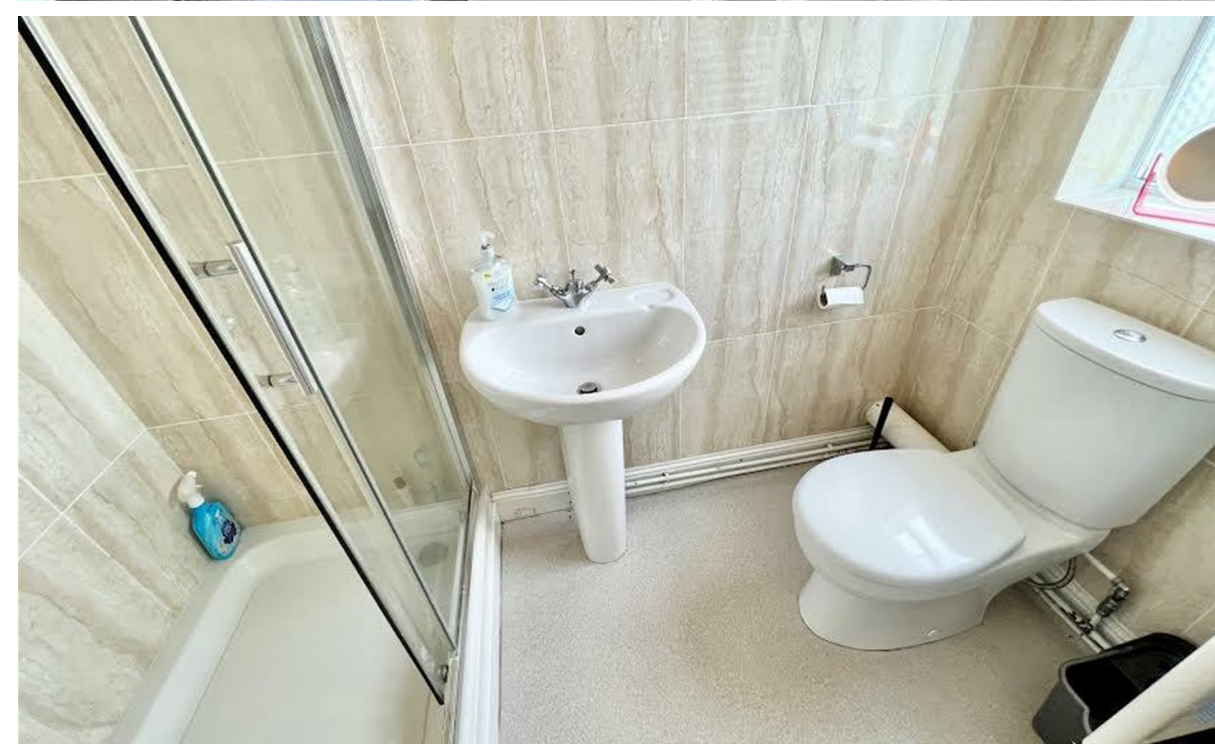

The house is set out on 3 floors, the ground floor consists of an open plan fully fitted kitchen and dining room, a study, a double bedroom, a laundry room and a shower room.

On the first floor a large open plan lounge/dining room with a roof terrace facing Bray Bay, a double bedroom and an en-suite bathroom.

On the second floor, two double bedrooms and a bathroom.

Externally, a walled in garden overlooking Bray Bay and a single garage.

This property has to be seen to be fully appreciated.

3 Simons Place First Floor