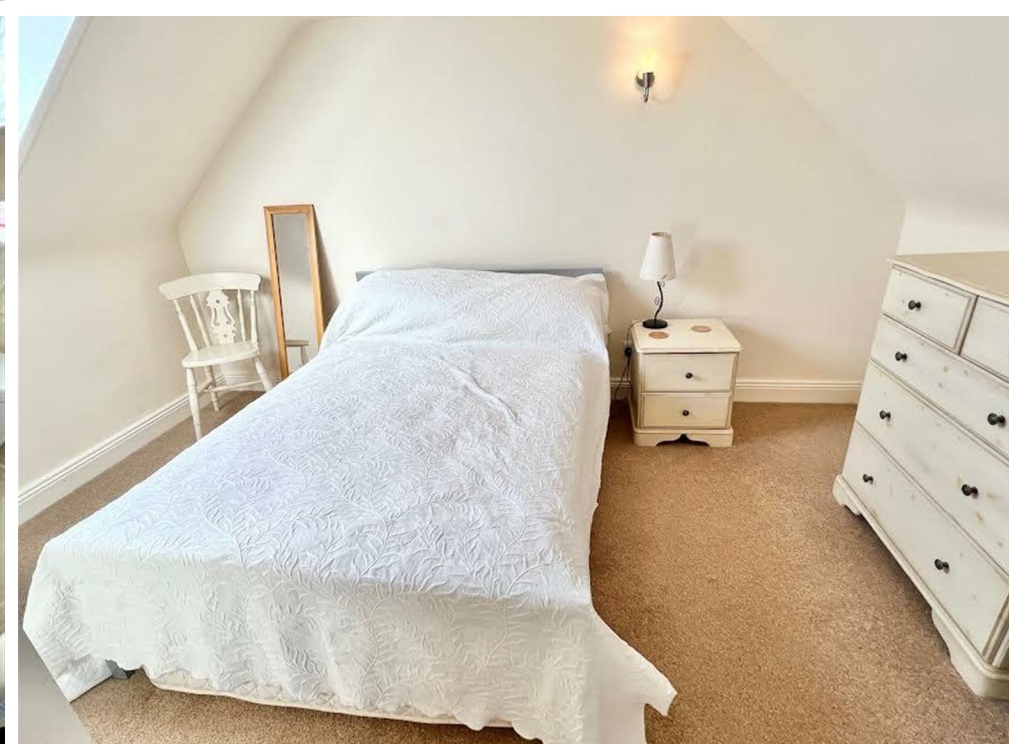

The house is set out on 3 floors, the ground floor consists of an open plan fully fitted kitchen and dining room, a study, a double bedroom, a laundry room and a shower room.

On the first floor a large open plan lounge/dining room with a roof terrace facing Bray Bay, a double bedroom and an en-suite bathroom.

On the second floor, two double bedrooms and a bathroom.

Externally, a walled in garden overlooking Bray Bay and a single garage.

This property has to be seen to be fully appreciated.

3 Simons Place First Floor